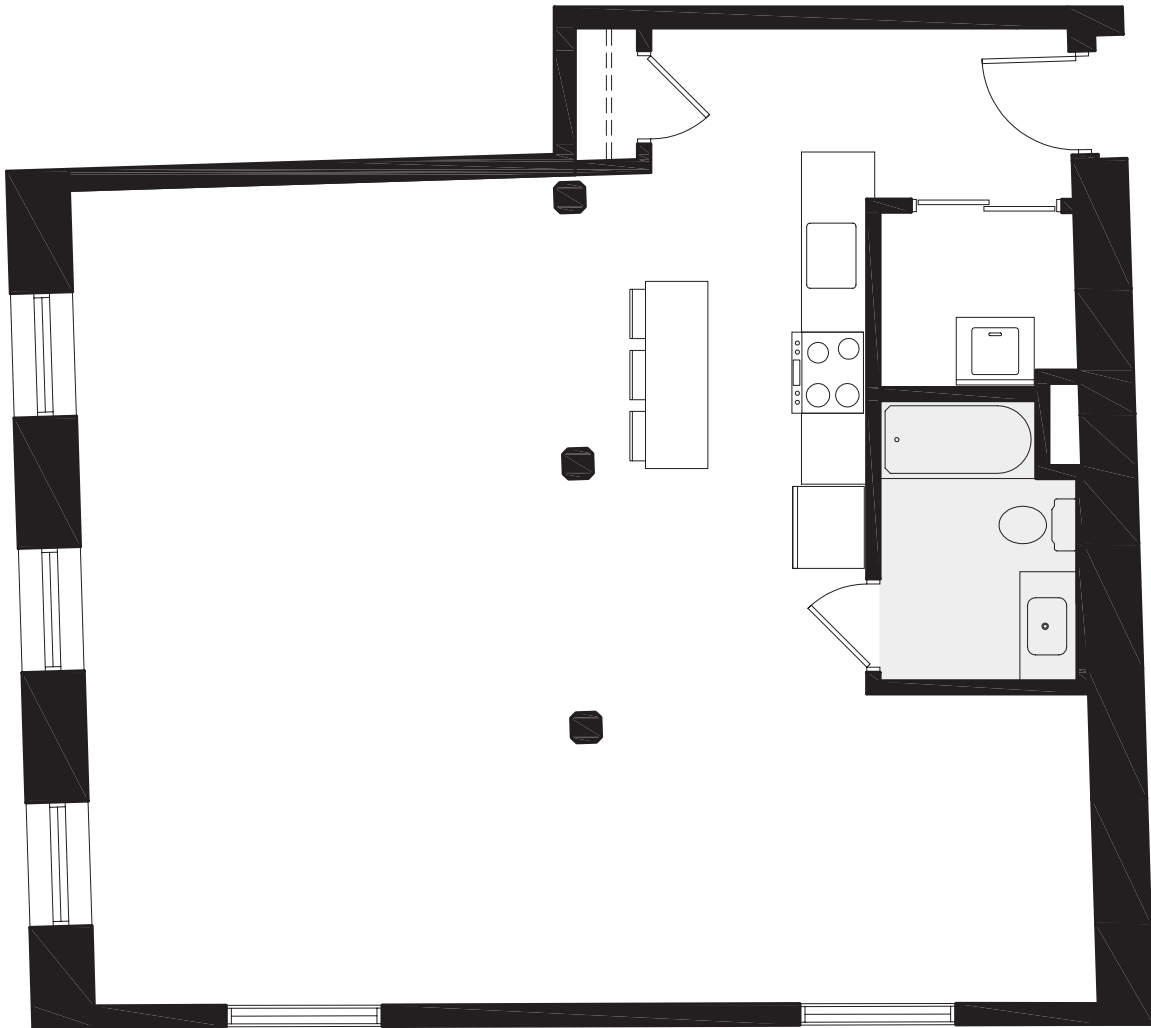

UNIT 101

958 SF
1 BATH

- FULL HEIGHT WALL
- PARTIAL HEIGHT WALL
- LOWER CEILING