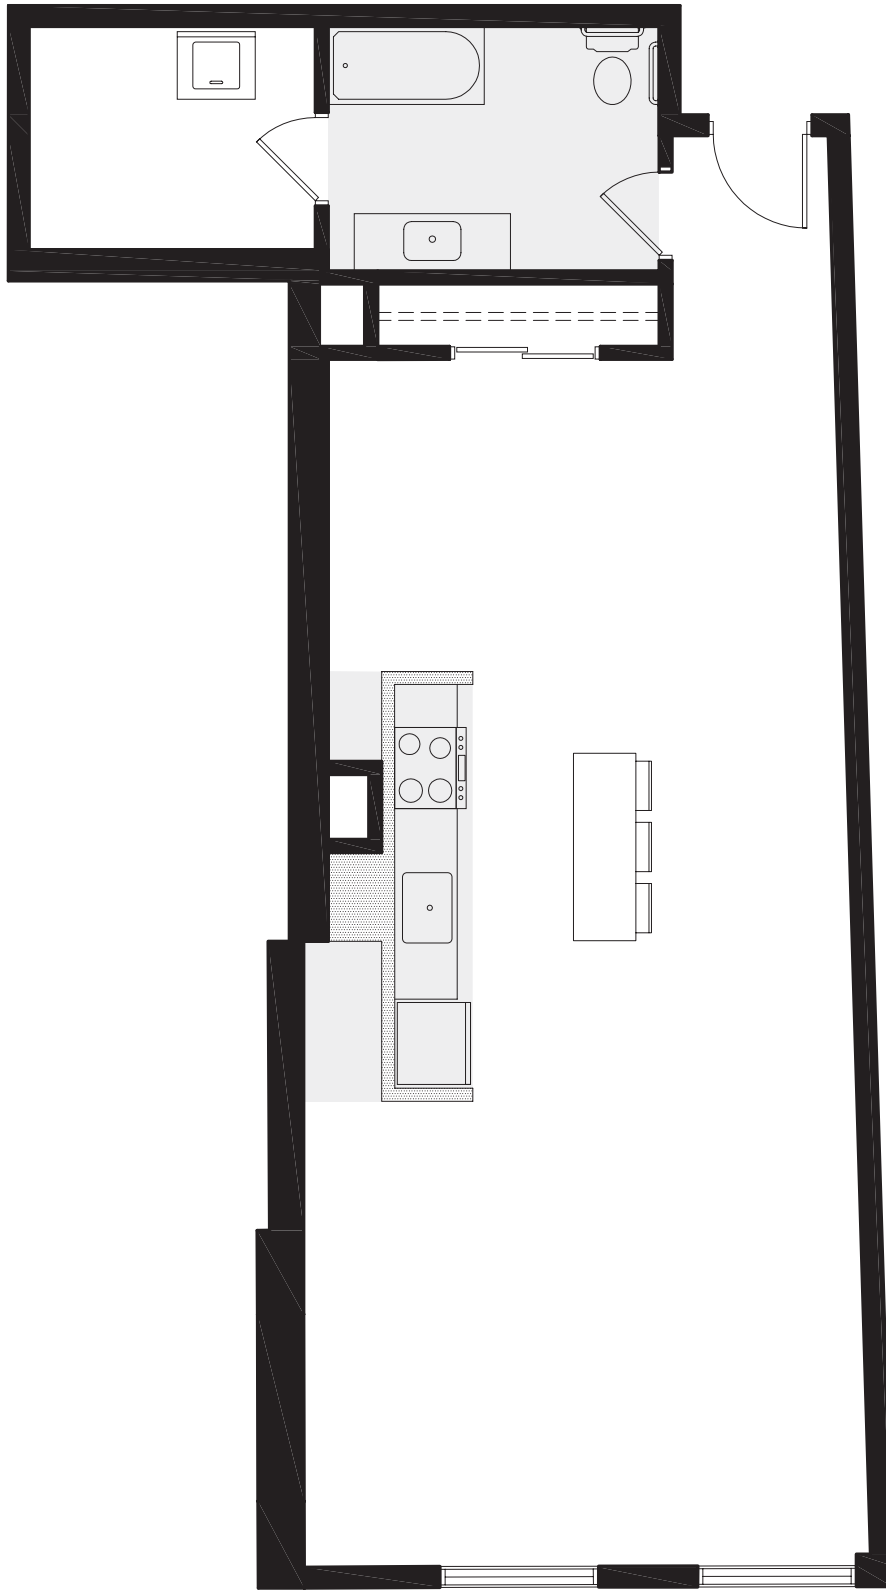

UNIT 105

909 SF
1 BATH

- FULL HEIGHT WALL
- PARTIAL HEIGHT WALL
- LOWER CEILING