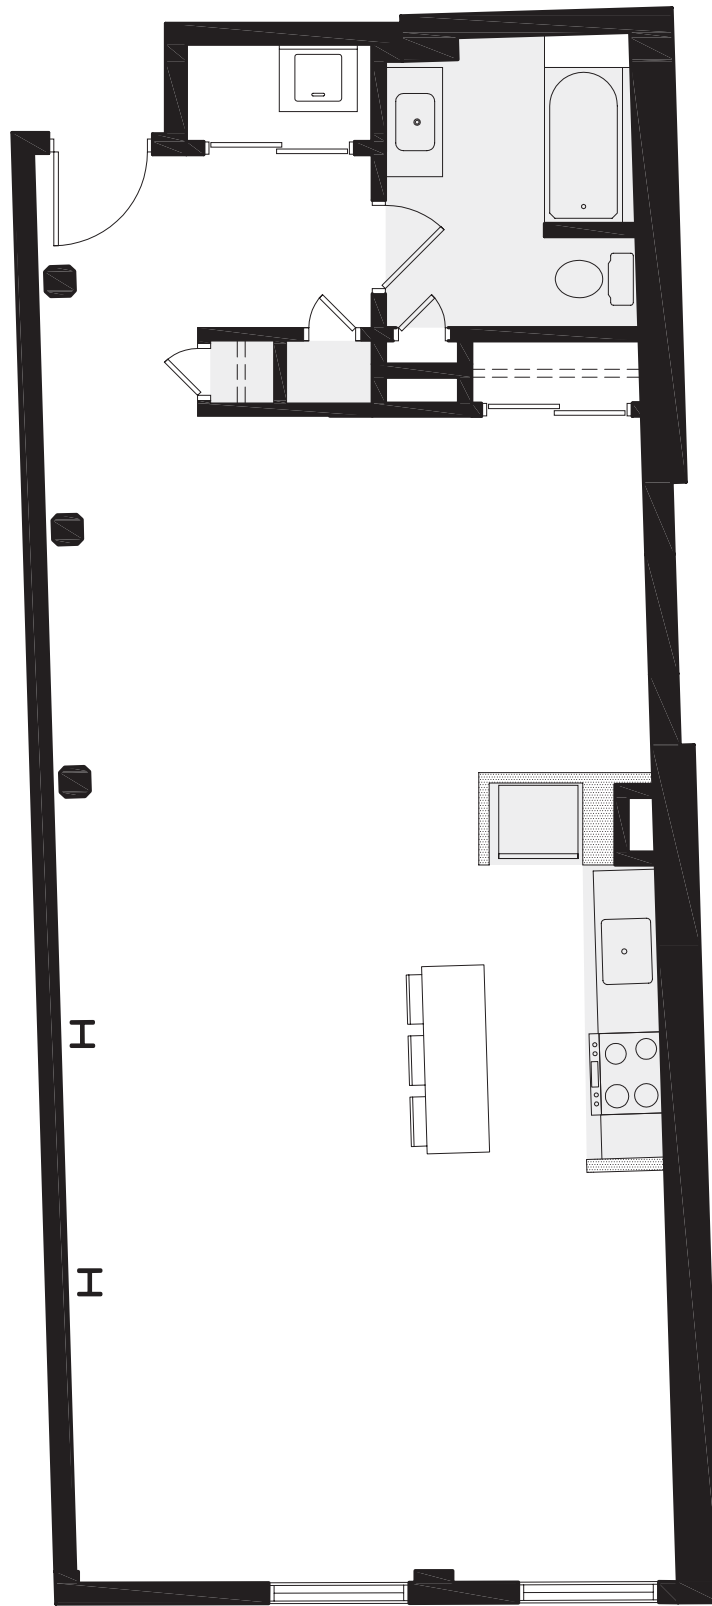

# UNIT 107

MEMPHIS  
FLATS

987 SF  
1 BATH

-  FULL HEIGHT WALL
-  PARTIAL HEIGHT WALL
-  LOWER CEILING