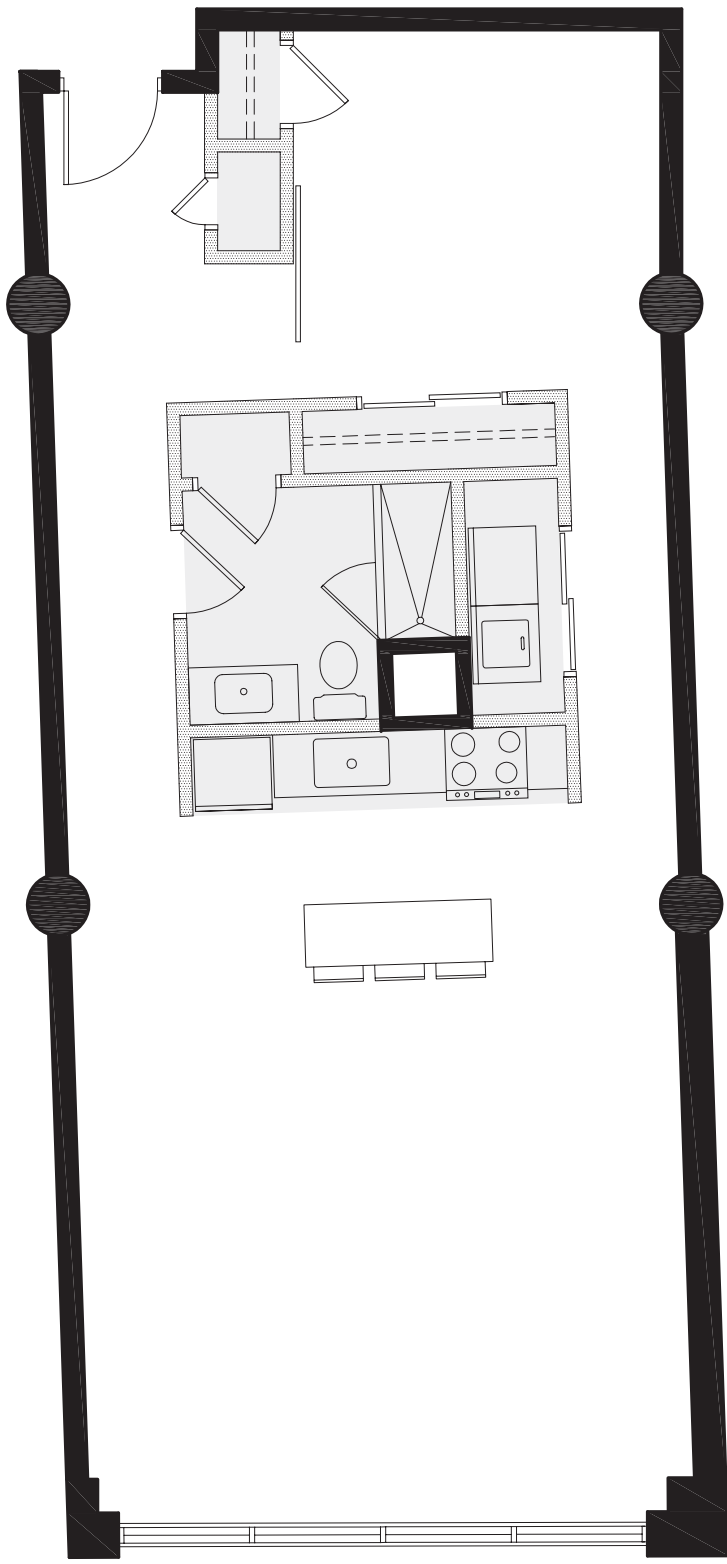

UNIT 113

969 SF  
1 BEDROOM  
1 BATH

- FULL HEIGHT WALL
- PARTIAL HEIGHT WALL
- LOWER CEILING