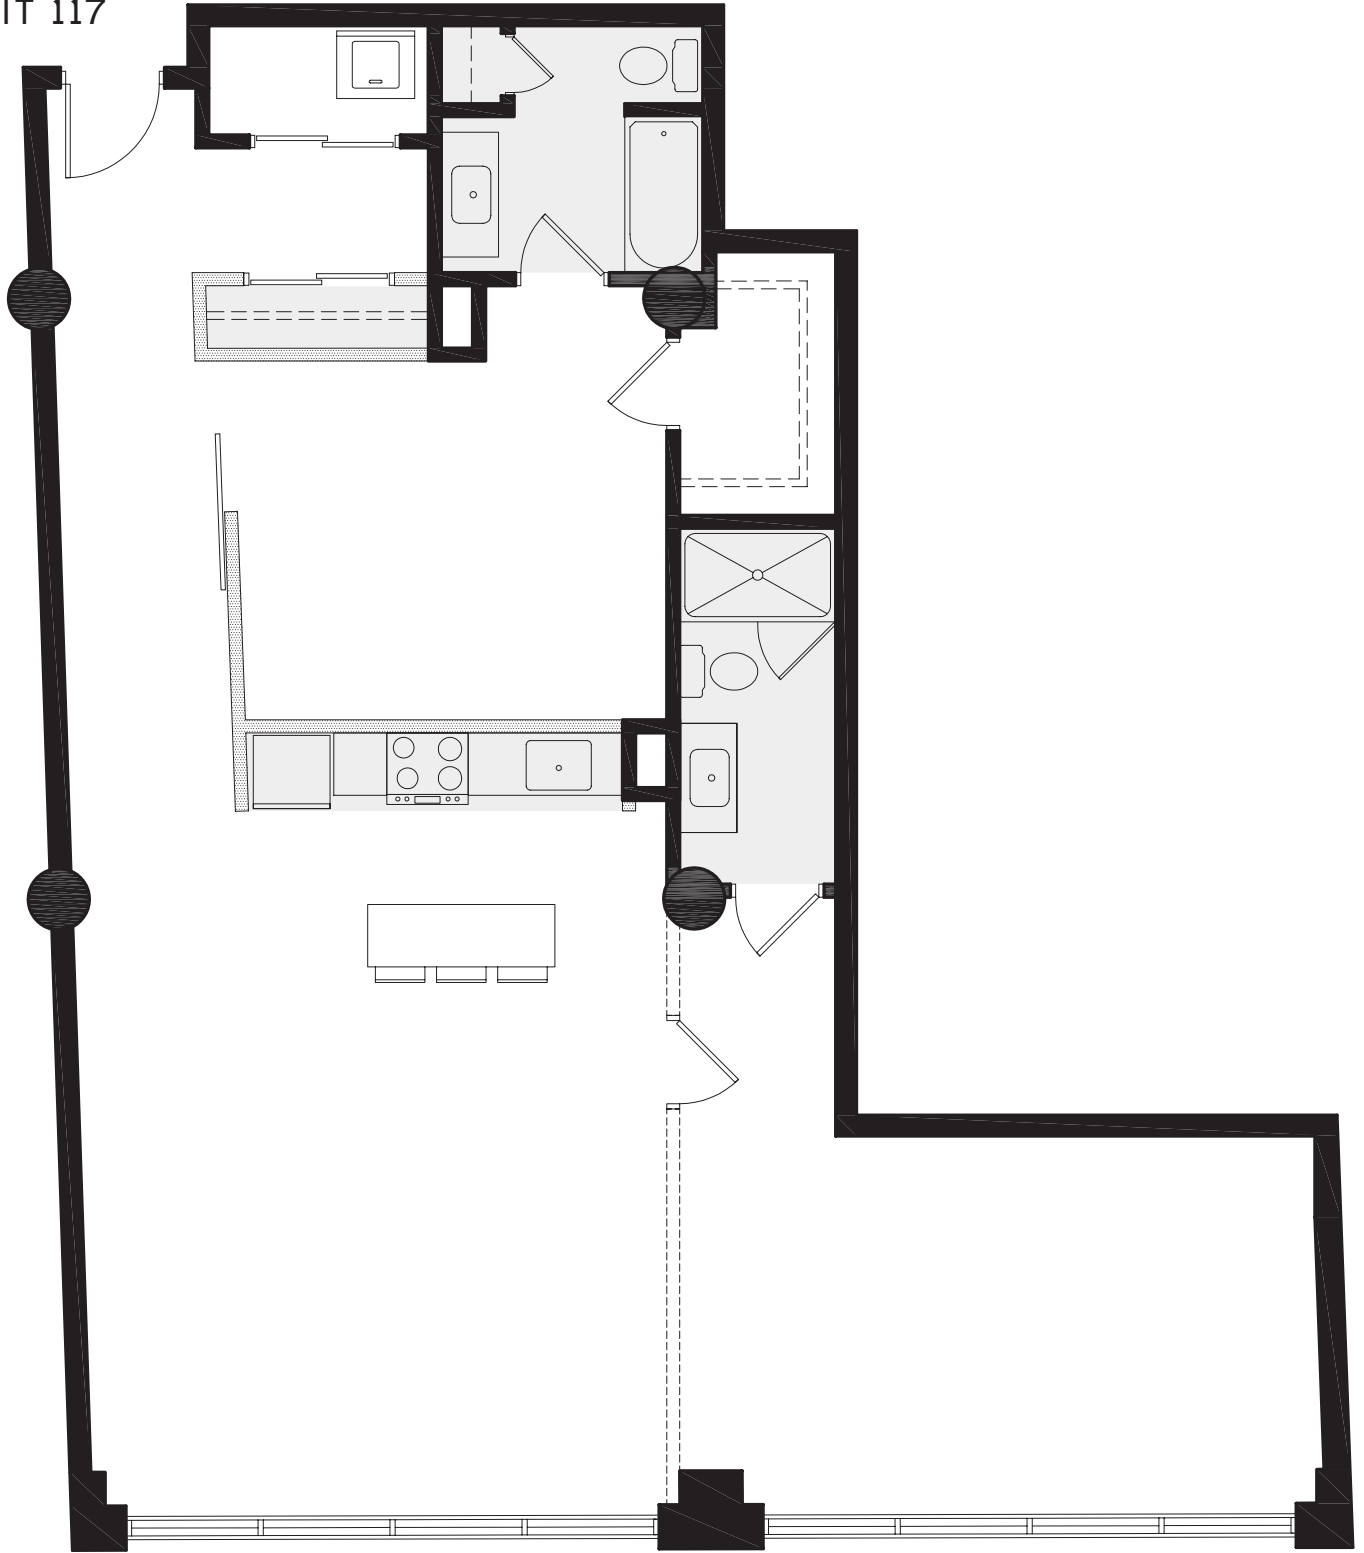

UNIT 117

1351 SF
1 BEDROOM
2 BATHS

-  FULL HEIGHT WALL
-  PARTIAL HEIGHT WALL
-  LOWER CEILING
-  OPTIONAL WALL