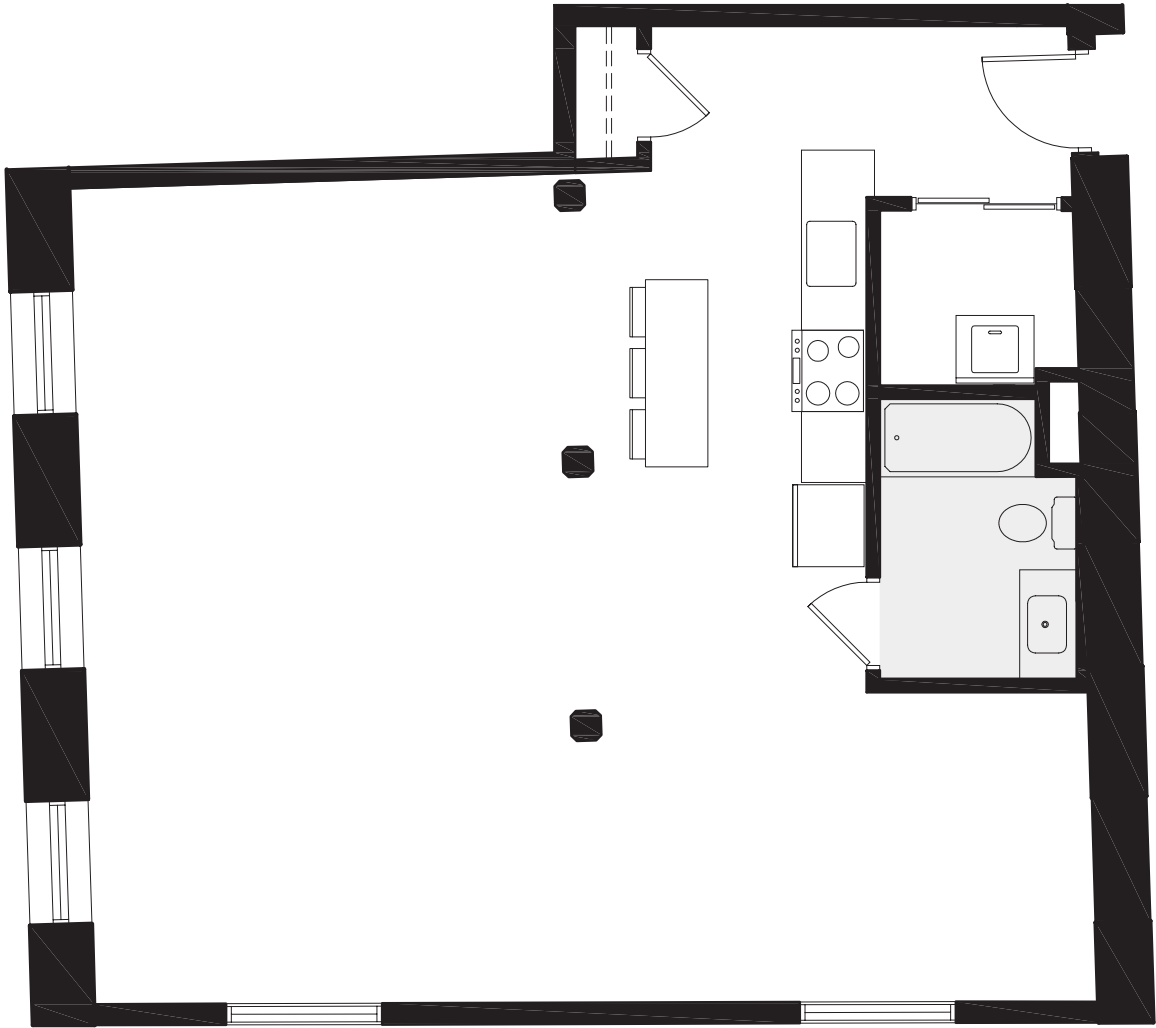

UNIT 201-401

958 SF
1 BATH

- FULL HEIGHT WALL
- PARTIAL HEIGHT WALL
- LOWER CEILING