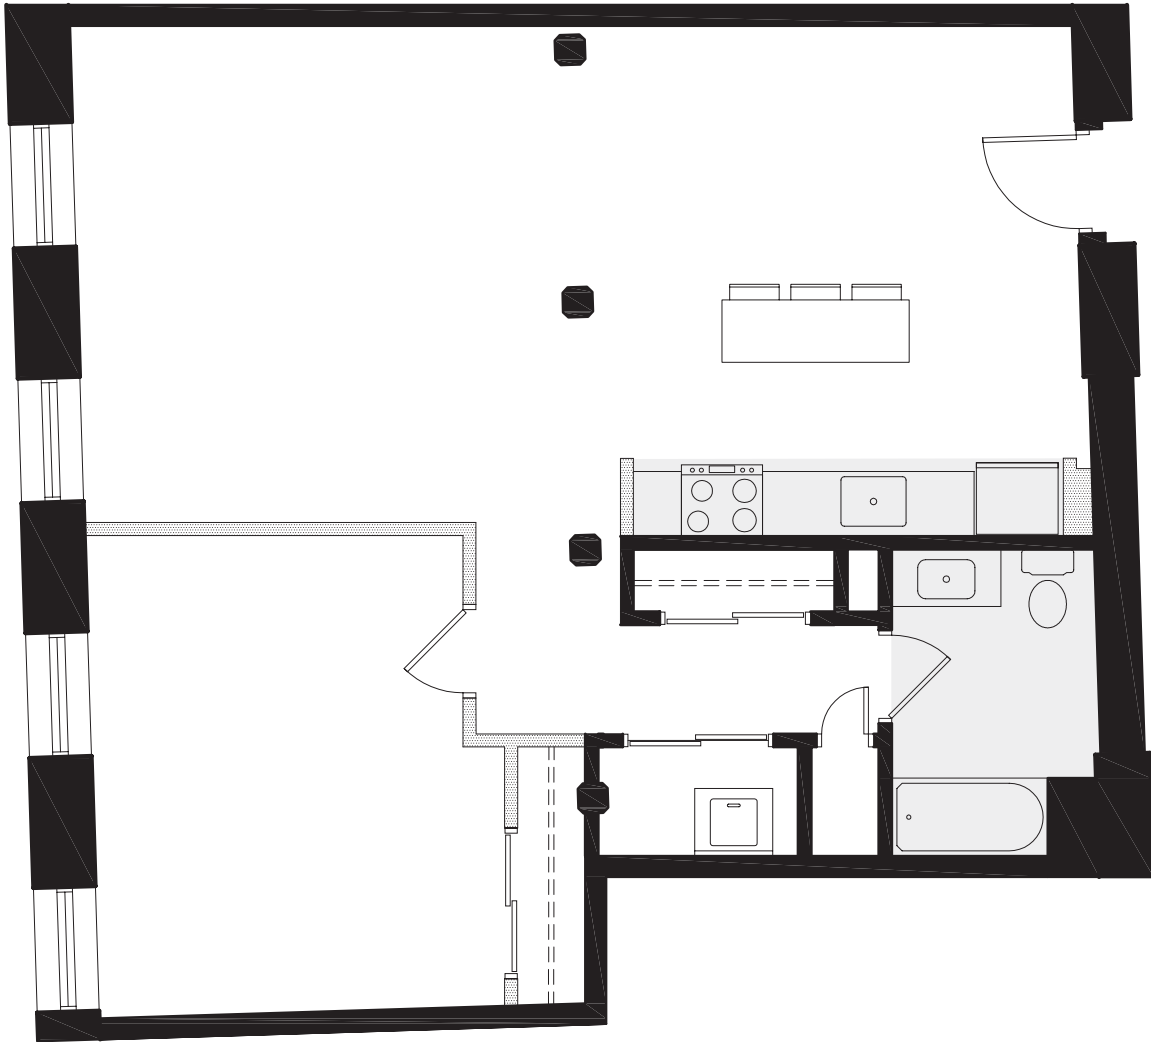

# UNIT 202-402

979 SF  
1 BEDROOM  
1 BATH

- FULL HEIGHT WALL
- PARTIAL HEIGHT WALL
- LOWER CEILING