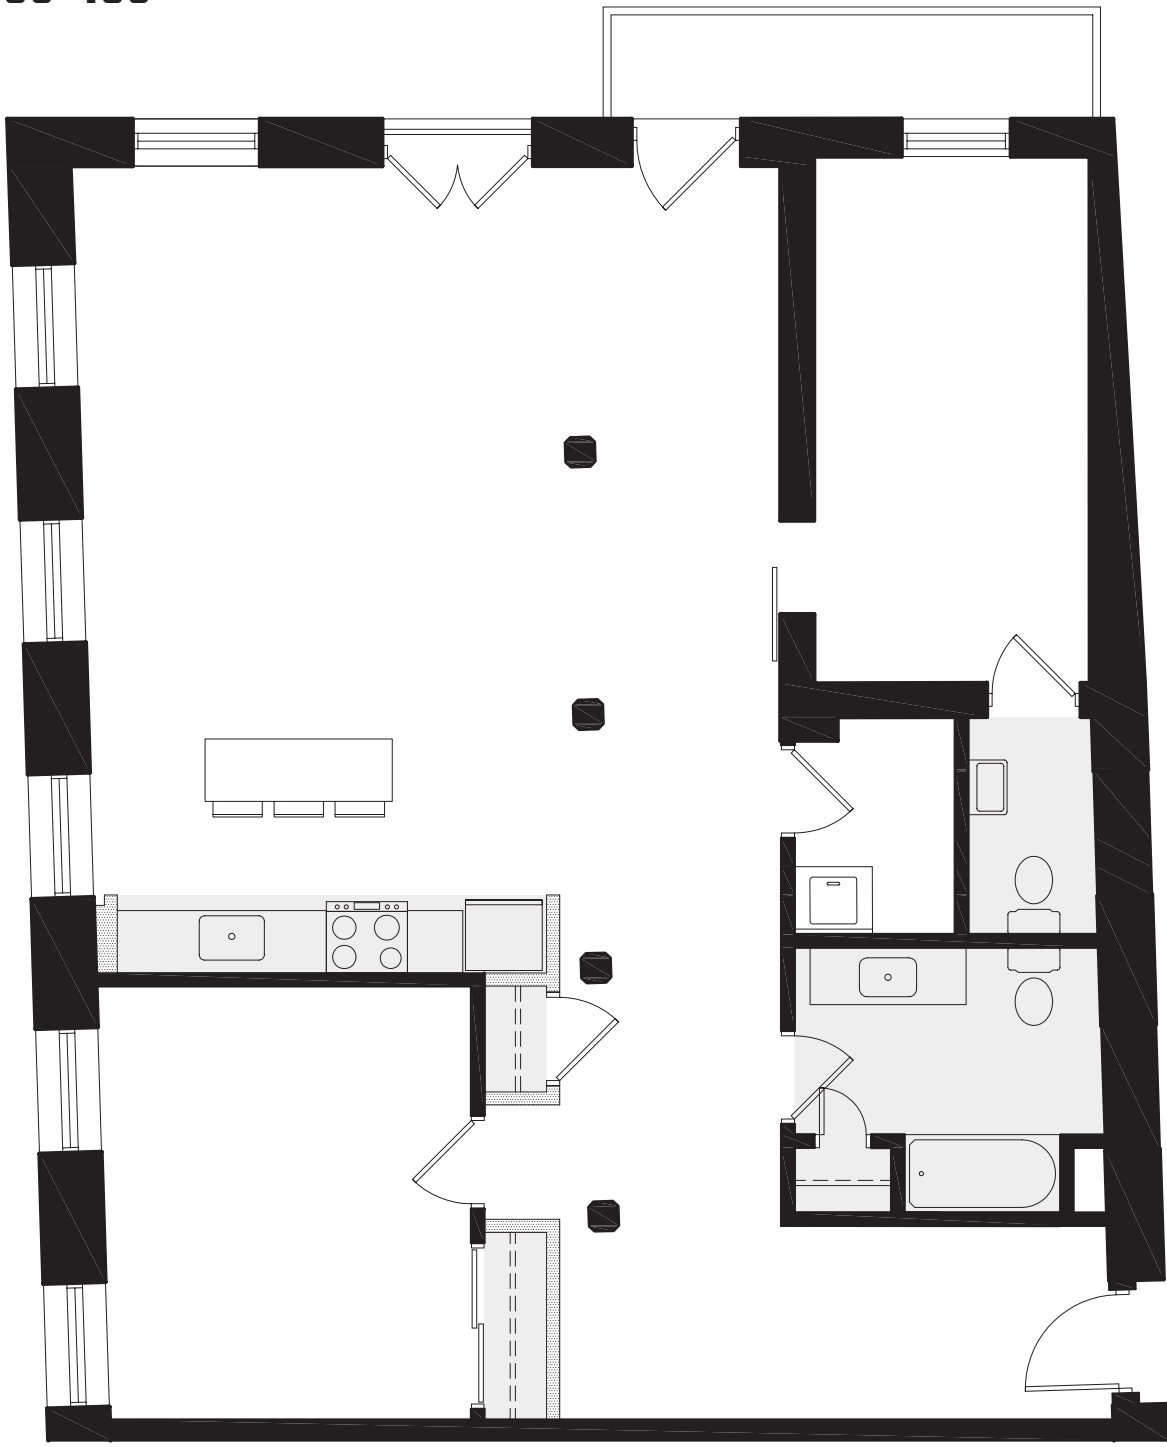

# UNIT 203-403

1362 SF  
1 BEDROOM  
1 STUDY  
1.5 BATHS

- FULL HEIGHT WALL
- PARTIAL HEIGHT WALL
- LOWER CEILING