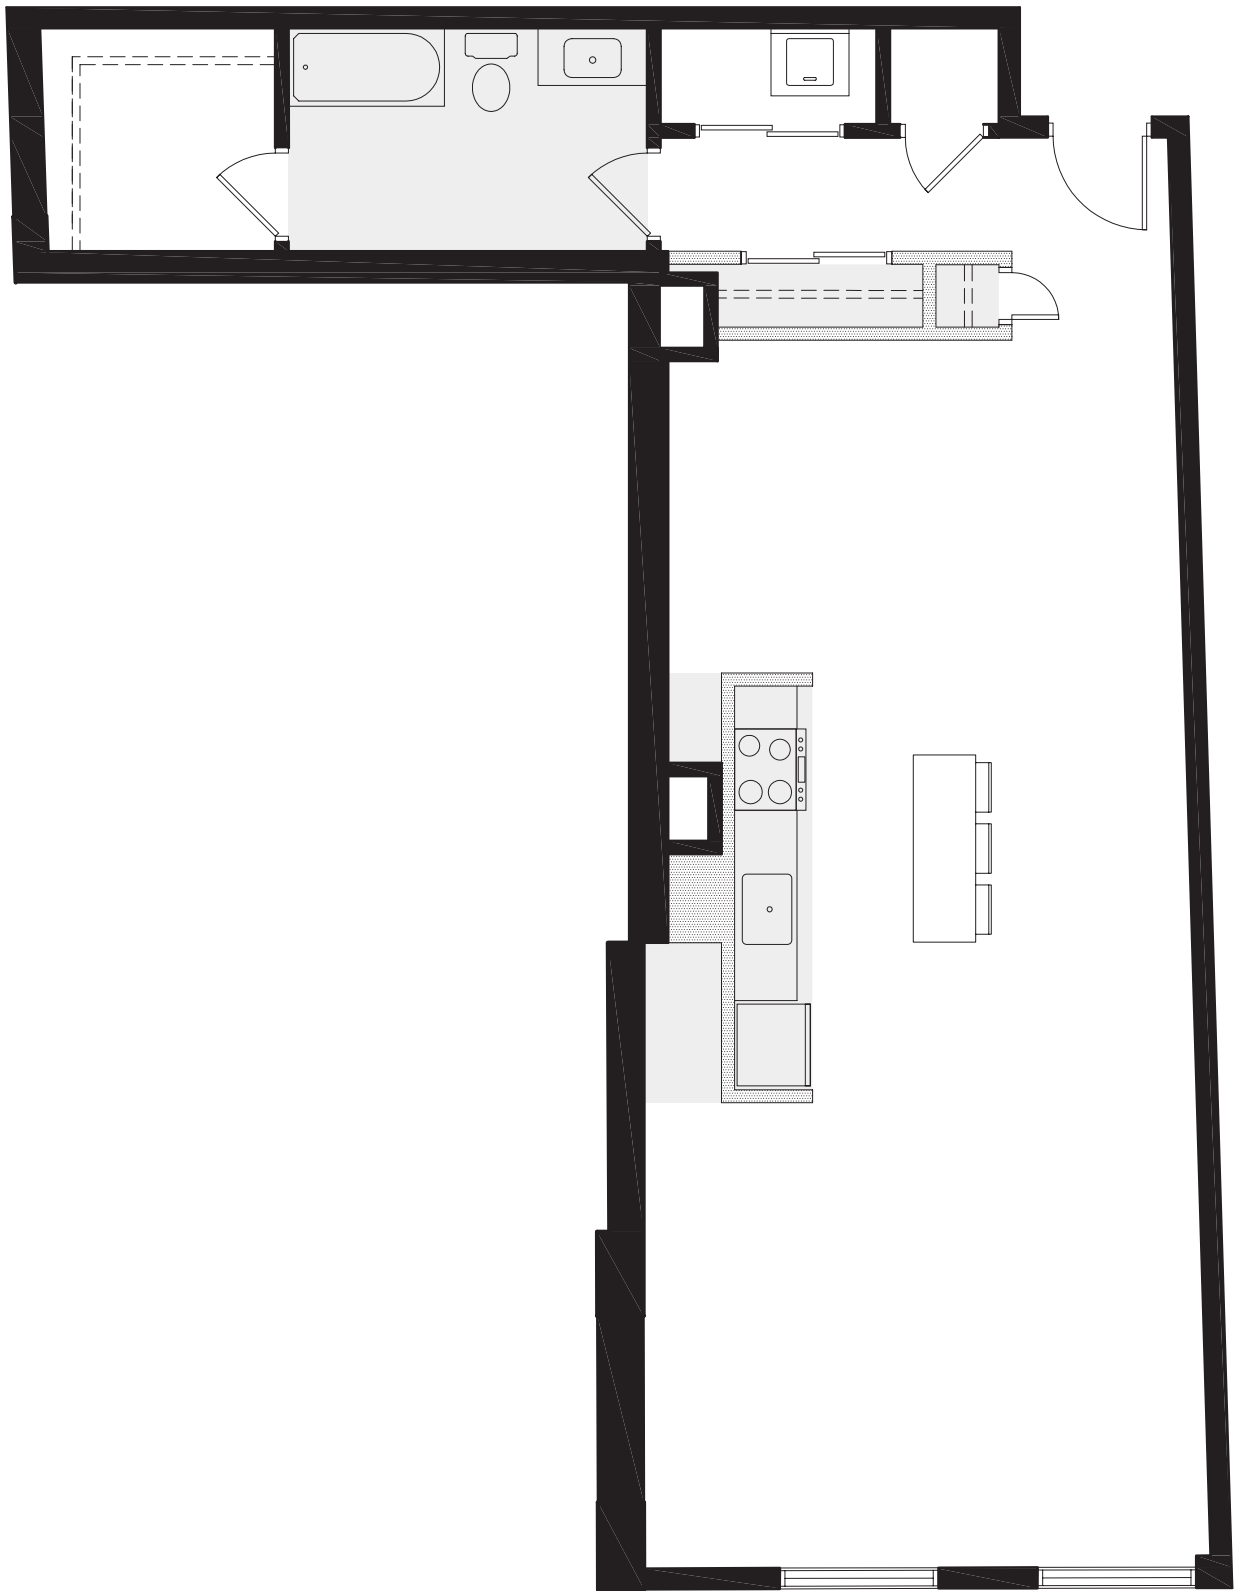

UNIT
205-405

MEMPHIS
FLATS

985 SF
1 BATH

-  FULL HEIGHT WALL
-  PARTIAL HEIGHT WALL
-  LOWER CEILING