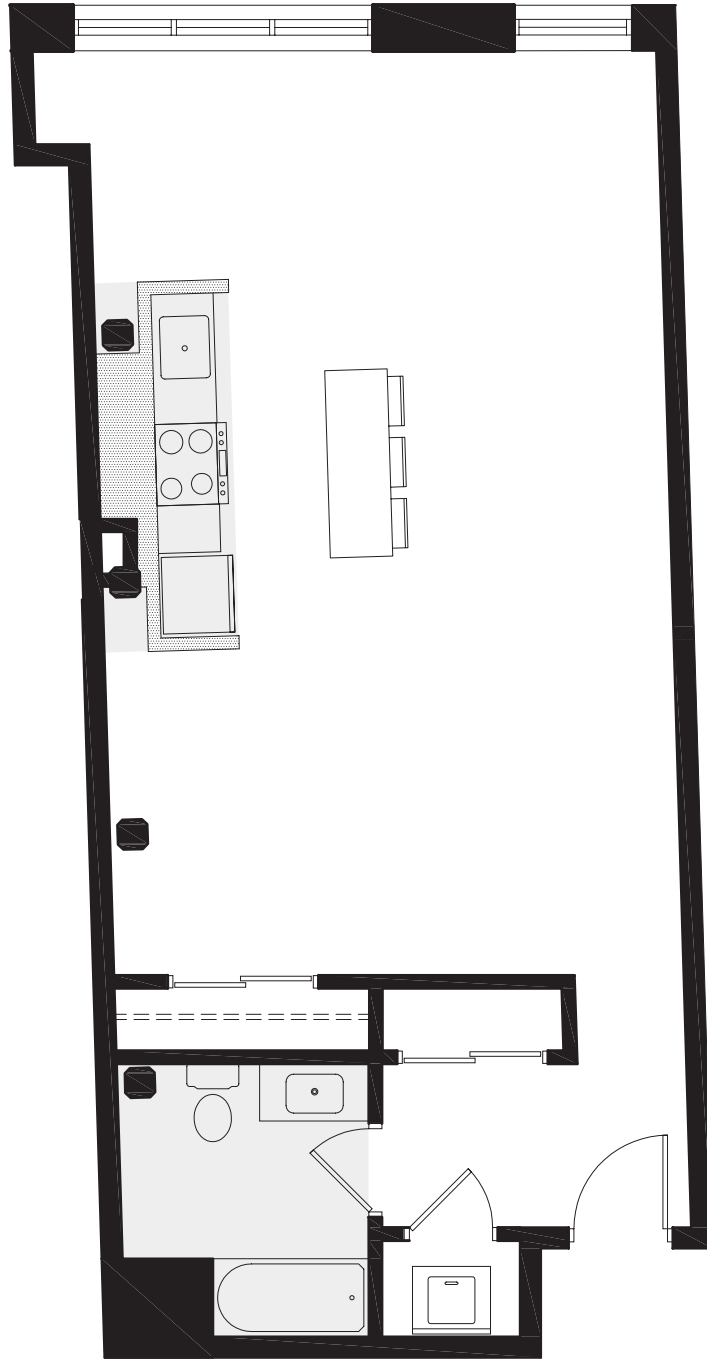

UNIT 206-406

772 SF
1 BATH

- FULL HEIGHT WALL
- PARTIAL HEIGHT WALL
- LOWER CEILING