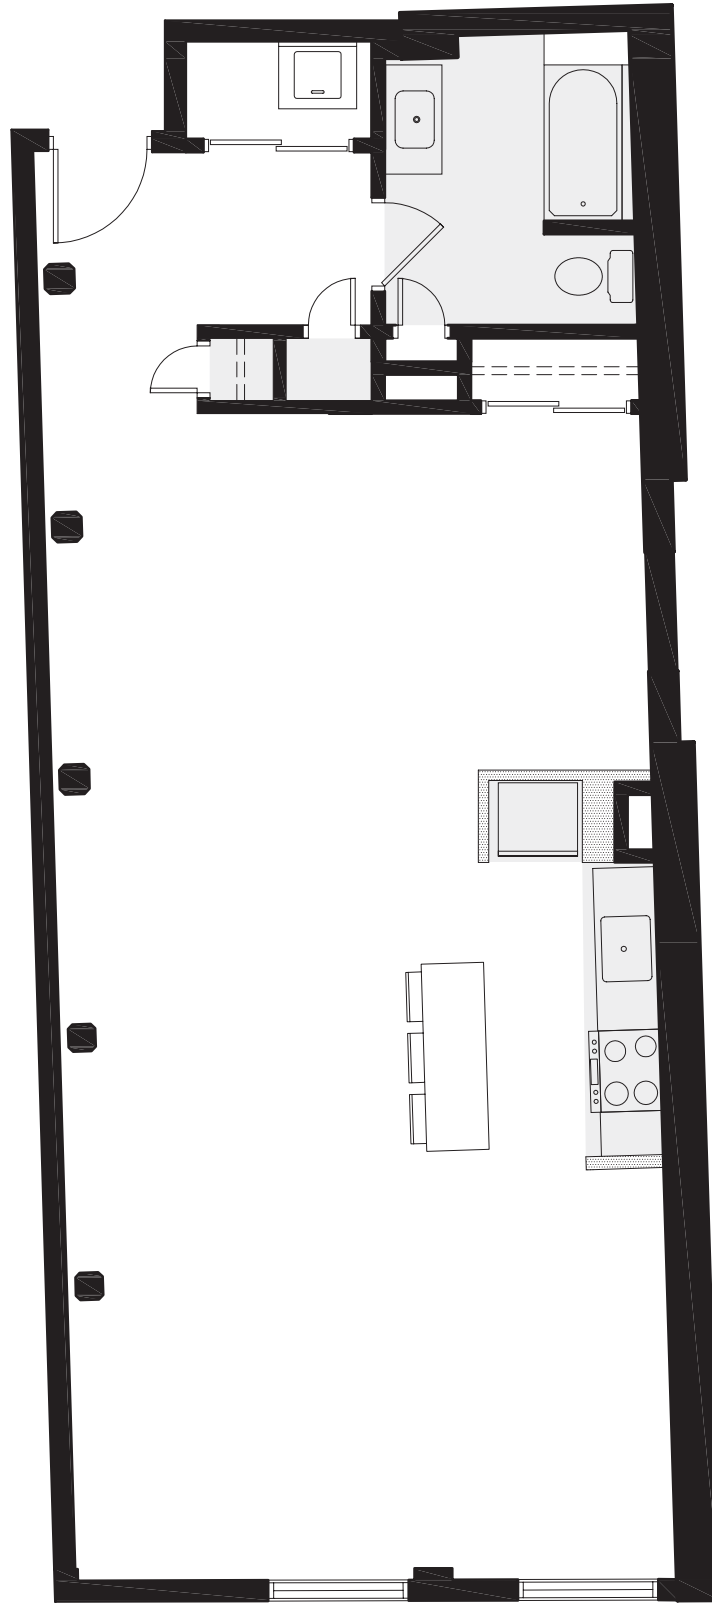

UNIT 207-407

MEMPHIS
FLATS

995 SF
1 BATH

-  FULL HEIGHT WALL
-  PARTIAL HEIGHT WALL
-  LOWER CEILING