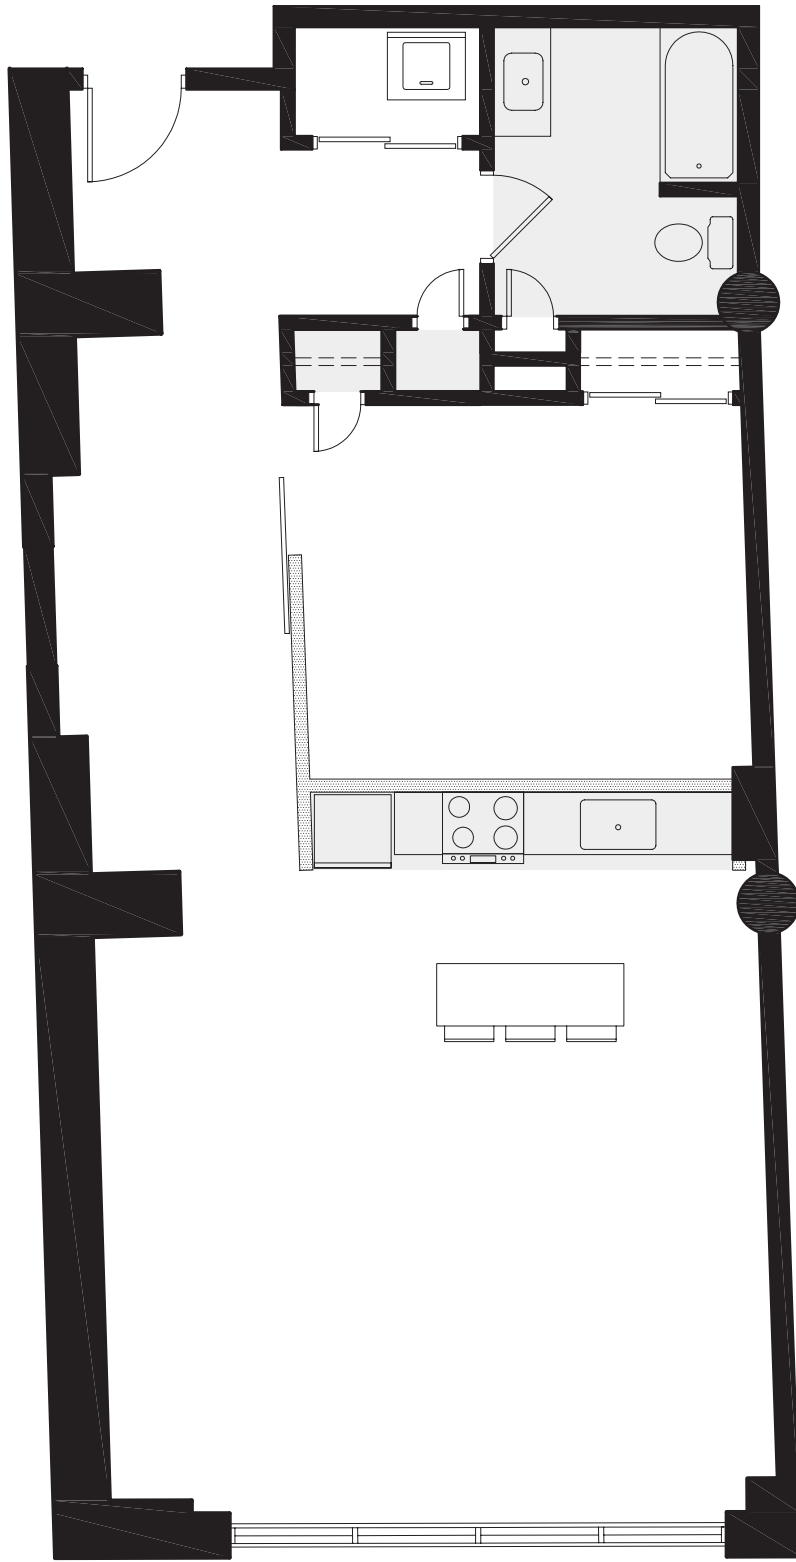

UNIT 209-409

1077 SF
1 BEDROOM
1 BATH

-  FULL HEIGHT WALL
-  PARTIAL HEIGHT WALL
-  LOWER CEILING