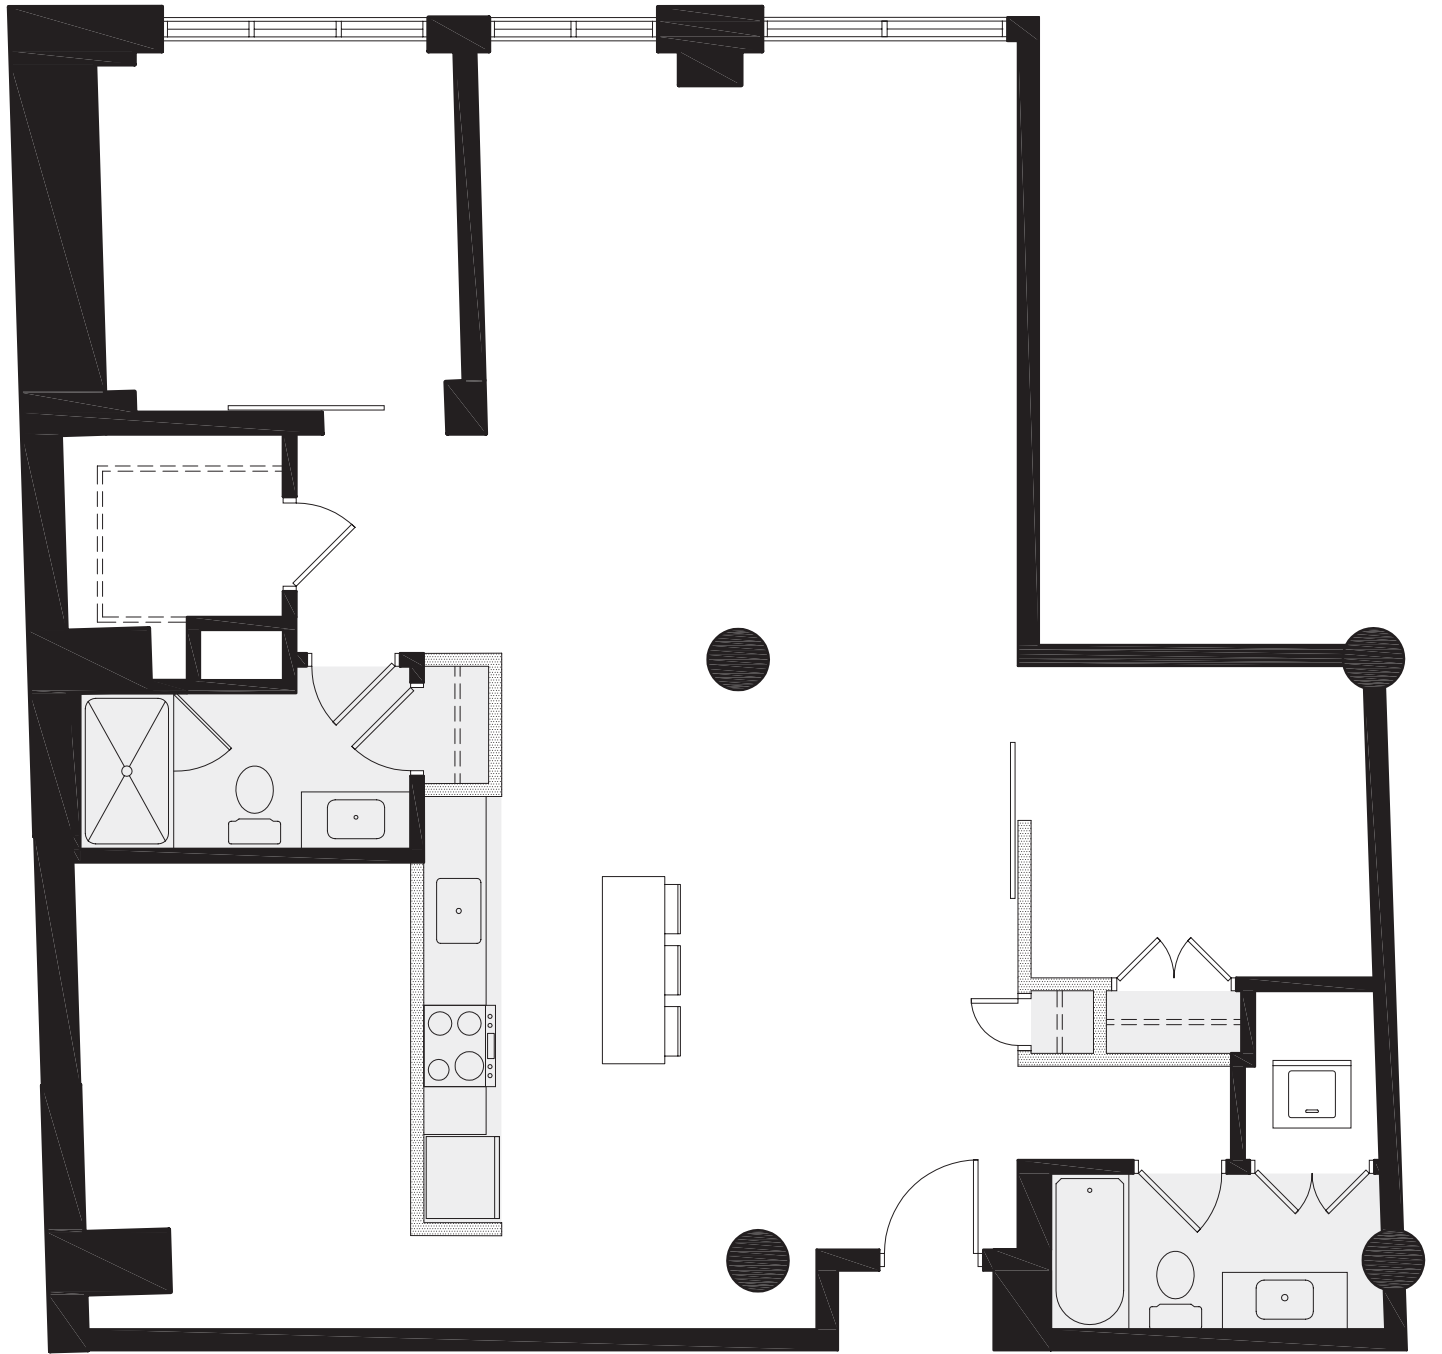

UNIT 210-410

1547 SF
2 BEDROOMS
1 DEN
1 BATH

- FULL HEIGHT WALL
- PARTIAL HEIGHT WALL
- LOWER CEILING