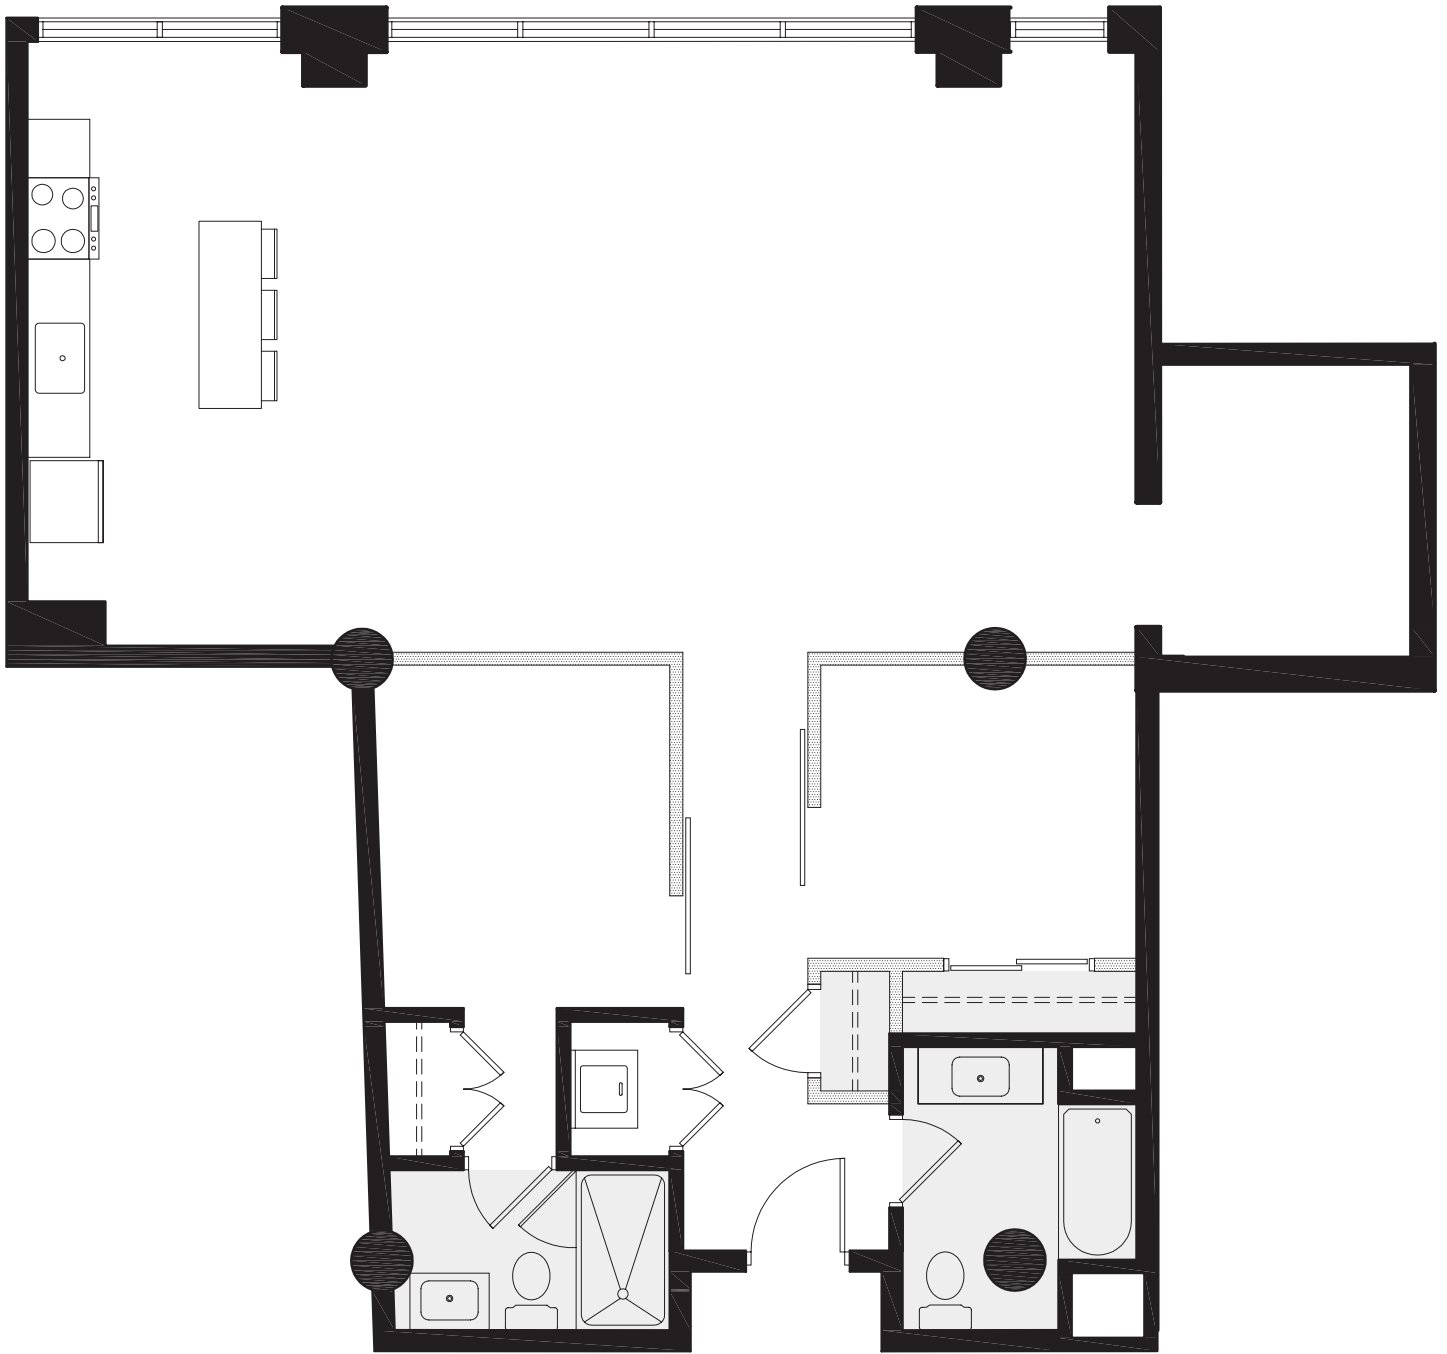

UNIT 212-412

1317 SF
2 BEDROOMS
1 DEN
2 BATHS

-  FULL HEIGHT WALL
-  PARTIAL HEIGHT WALL
-  LOWER CEILING