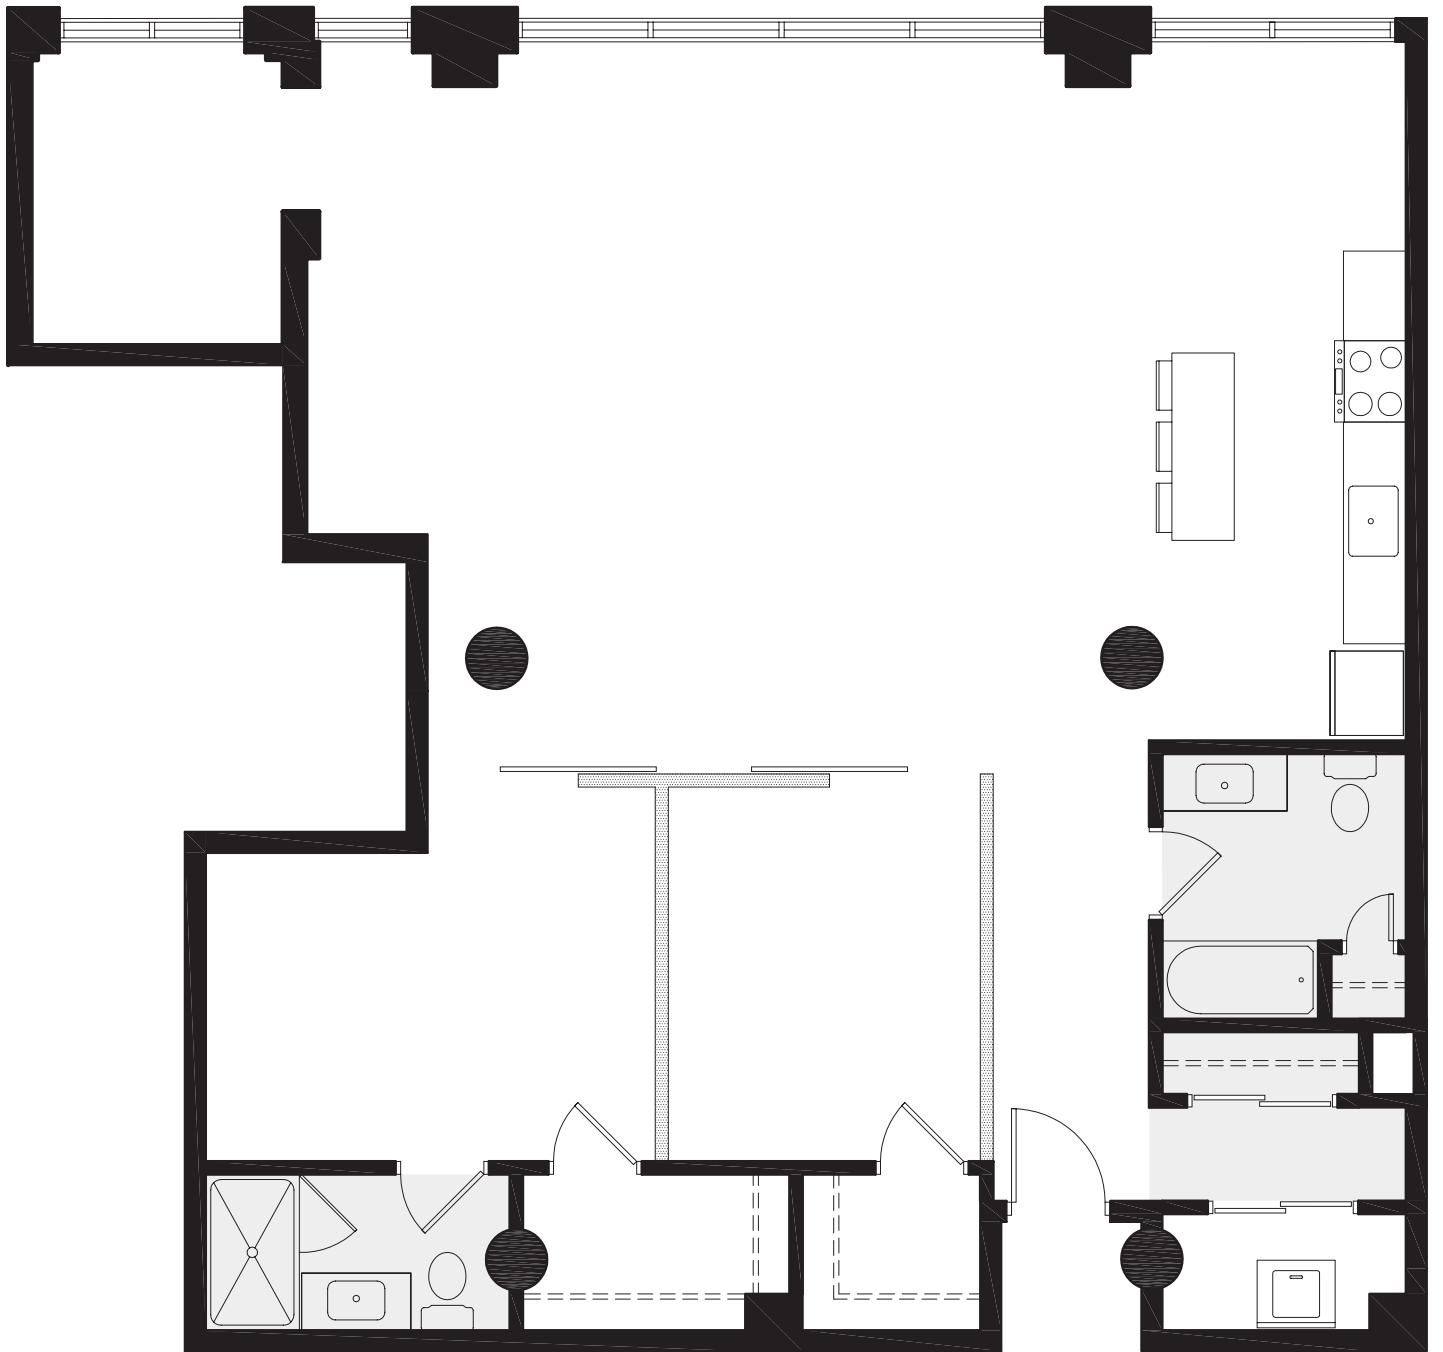

UNIT 214-414

MEMPHIS  
FLATS

1548 SF  
2 BEDROOMS  
1 DEN  
2 BATHS

- FULL HEIGHT WALL
- PARTIAL HEIGHT WALL
- LOWER CEILING