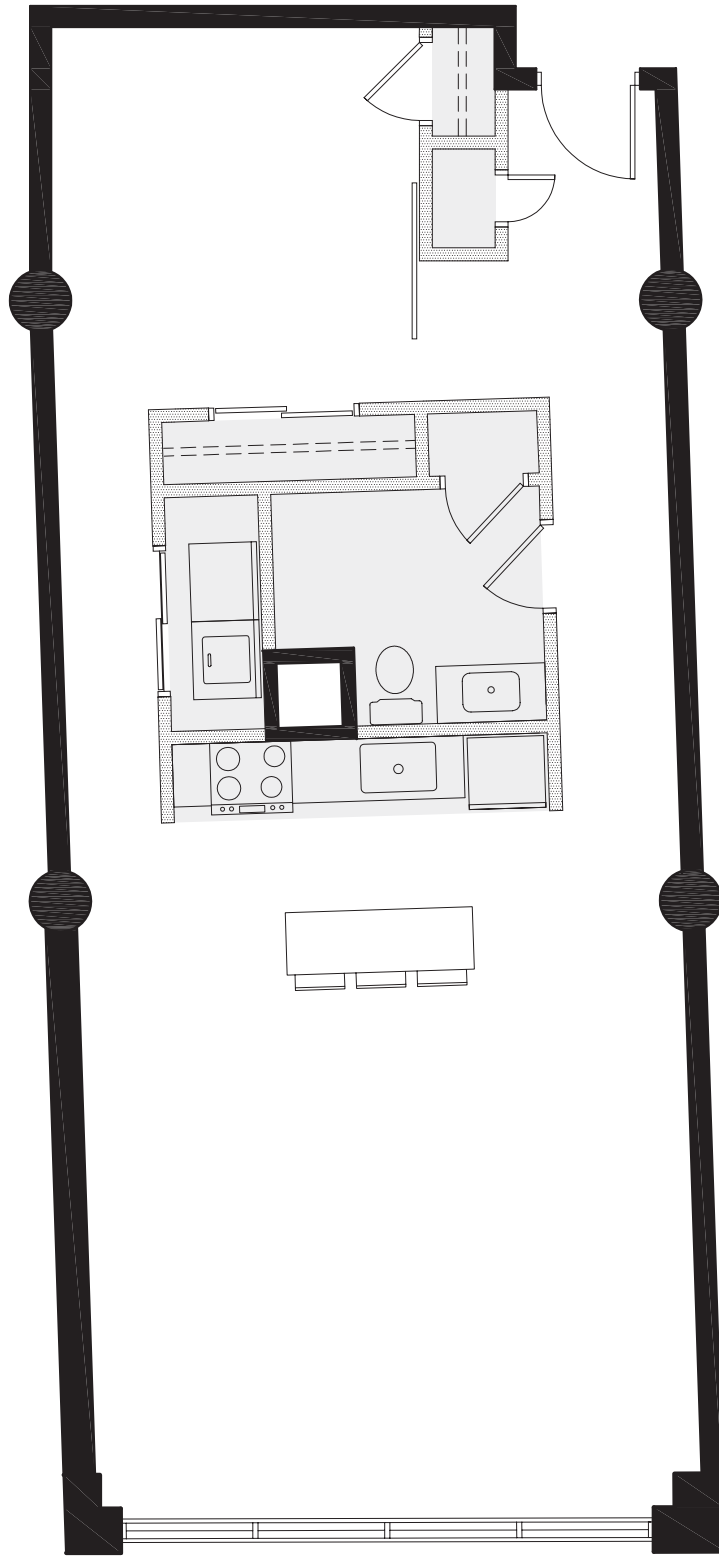

UNIT 215-415

965 SF
1 BEDROOM
1 BATH

- FULL HEIGHT WALL
- PARTIAL HEIGHT WALL
- LOWER CEILING