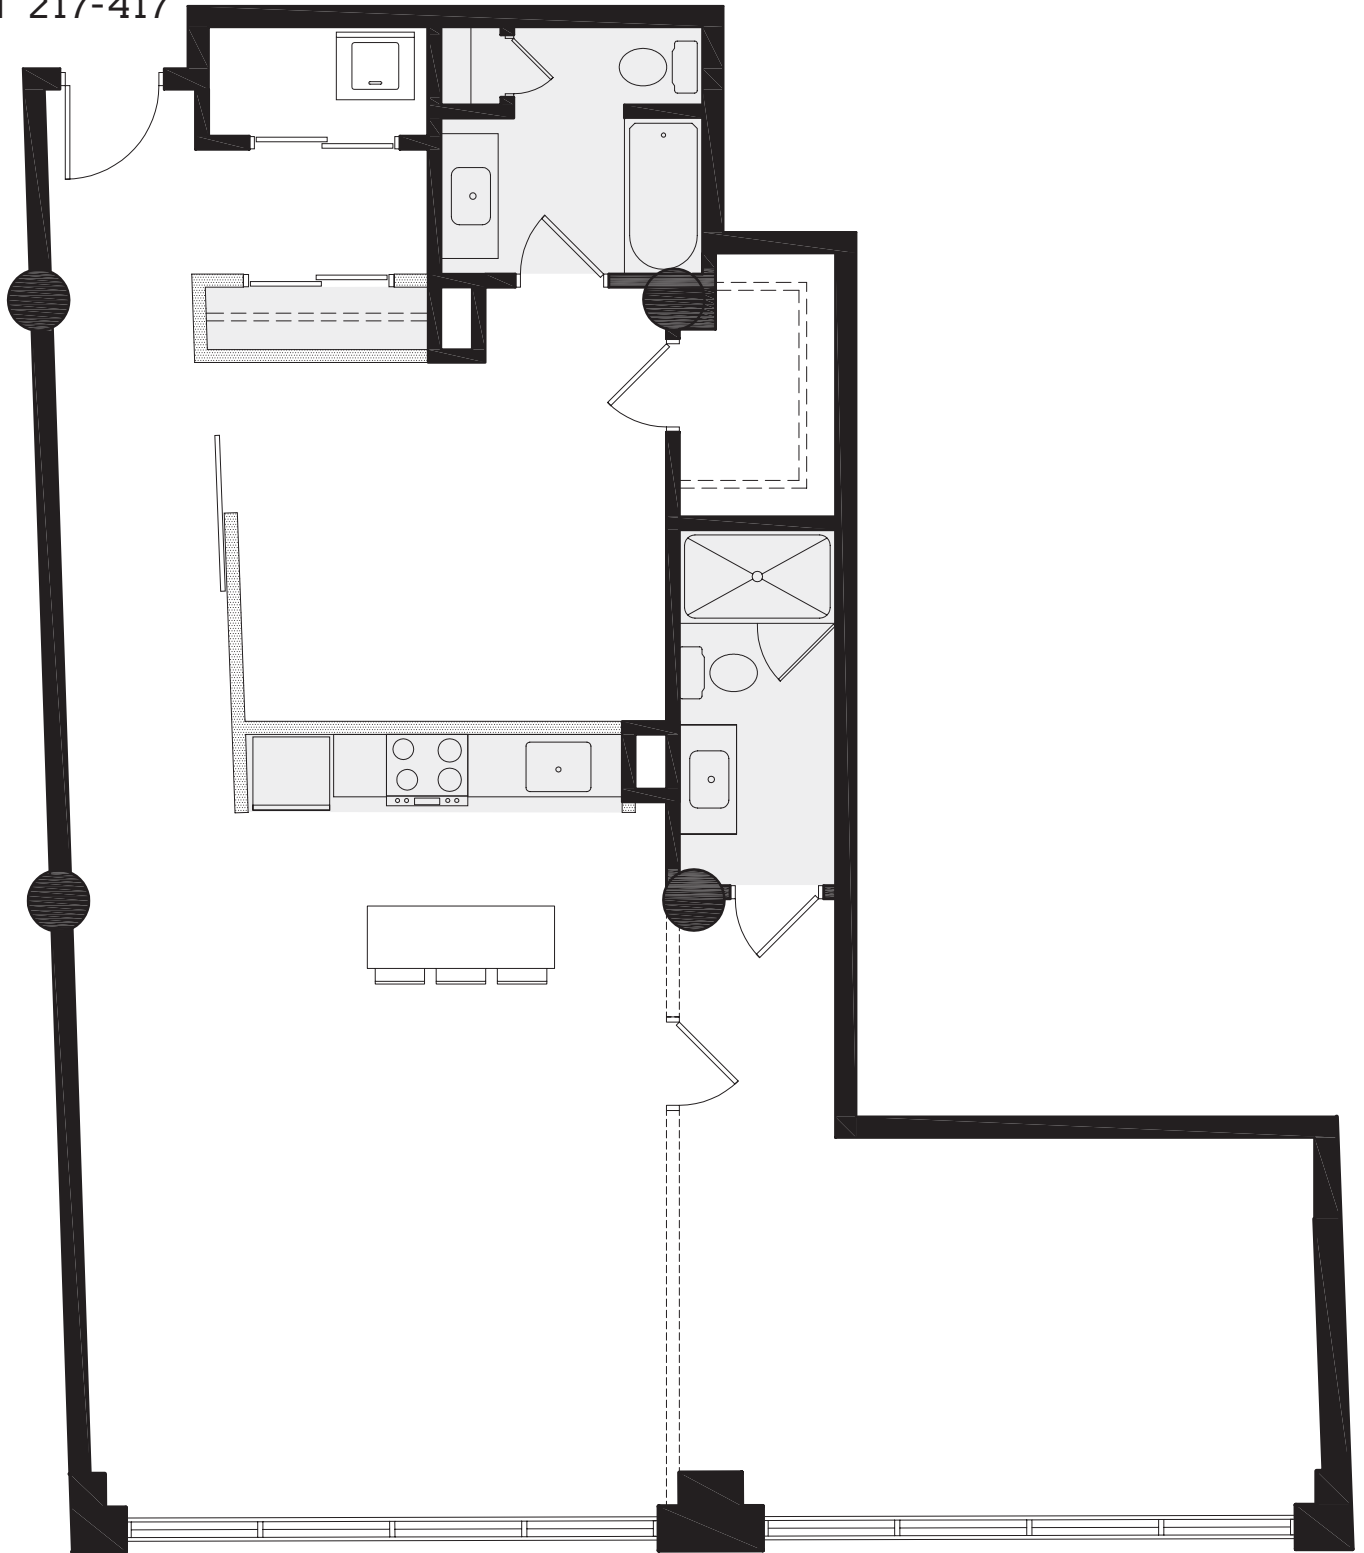

UNIT 217-417

1351 SF  
1 BEDROOM  
2 BATHS

- FULL HEIGHT WALL
- PARTIAL HEIGHT WALL
- LOWER CEILING
- OPTIONAL WALL